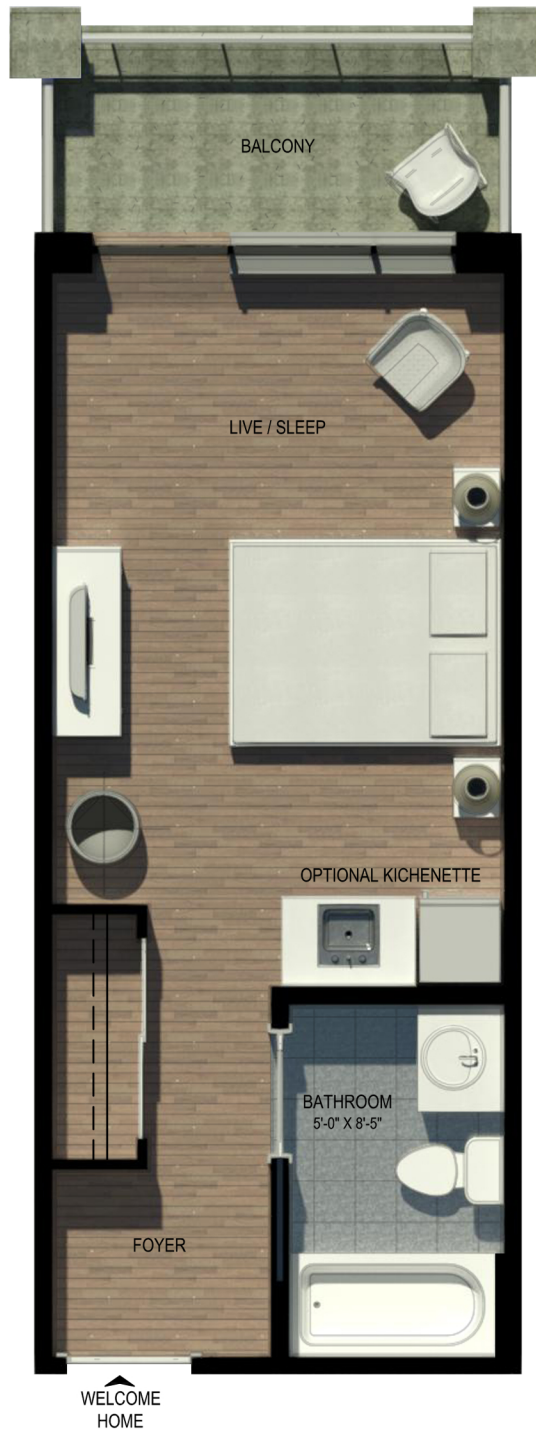

10 WILDPINE COURT, STITTSVILLE ON.

WILDPINE RESIDENCES INC.

STUDIO SUITE (TYP.):
321sq.ft.
+/- BALCONY

*SPECIFIC FLOOR INFORMATION AND LOCATION MAY VARY BETWEEN FLOORS. BALCONY AND WINDOW CONDITIONS MAY VARY BY SUITE.
*THESE AREAS ARE NOT BASED ON "AS BUILT" CONDITIONS. ACTUAL AREAS OF UNIT MAY VARY DUE TO SITE CONDITIONS AND CONSTRUCTION. AREA CALCULATIONS ARE BASED ON B.O.M.A. MEASUREMENT STANDARDS. FROM CENTER OF PARTY WALL TO BRICK FACE.