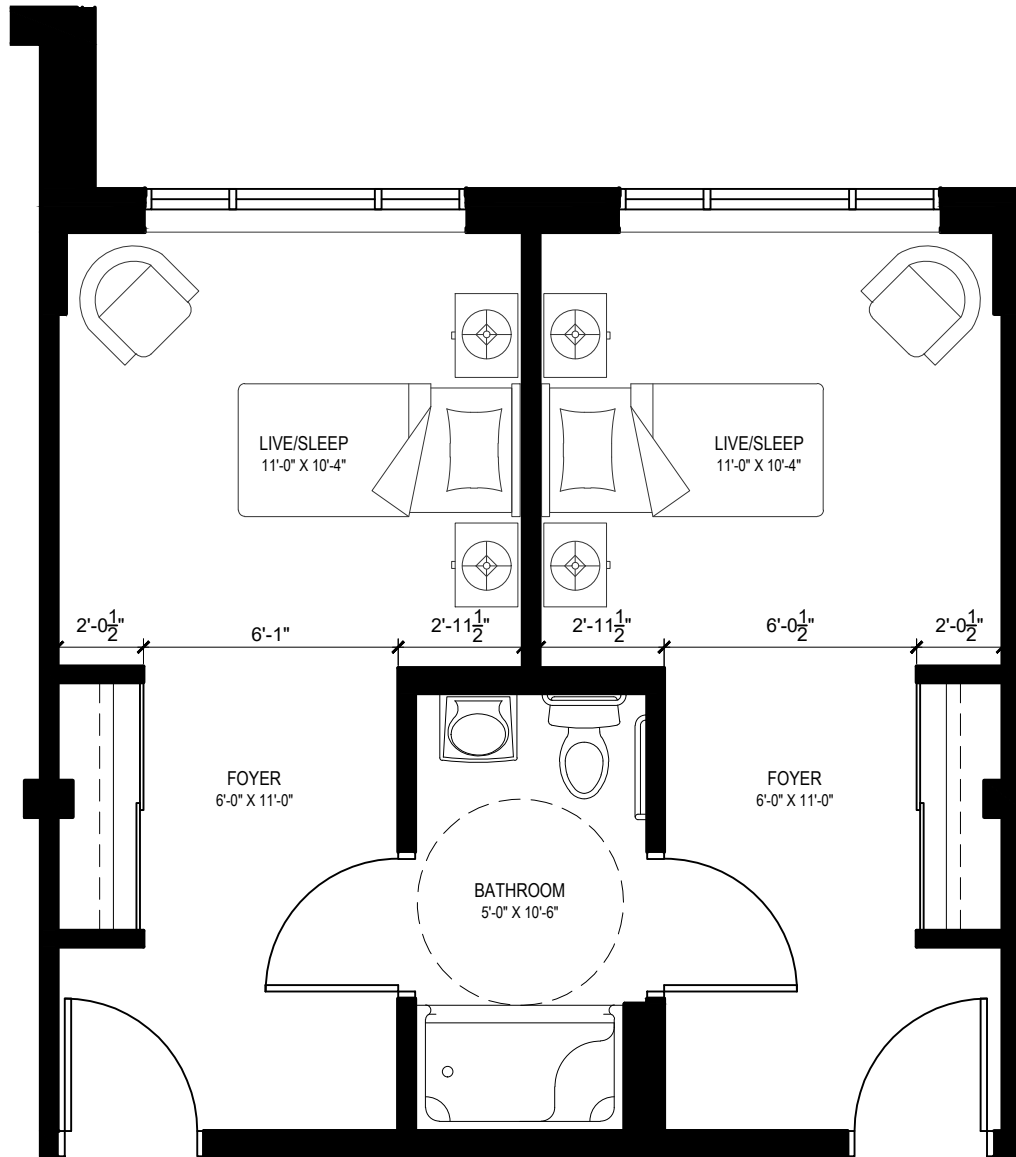

10 WILDPINE COURT, STITTSVILLE ON.

WILDPINE RESIDENCE

STUDIO SUITE WITH SHARED
BATHROOM (315 & 317):
265sq.ft

*SPECIFIC FLOOR INFORMATION AND LOCATION MAY VARY BETWEEN FLOORS. BALCONY AND WINDOW CONDITIONS MAY VARY BY SUITE.
*THESE AREAS ARE NOT BASED ON "AS BUILT" CONDITIONS. ACTUAL AREAS OF UNIT MAY VARY DUE TO SITE CONDITIONS AND CONSTRUCTION. AREA
CALCULATIONS ARE BASED ON B.O.M.A. MEASUREMENT STANDARDS. FROM CENTER OF PARTY WALL TO BRICK FACE.